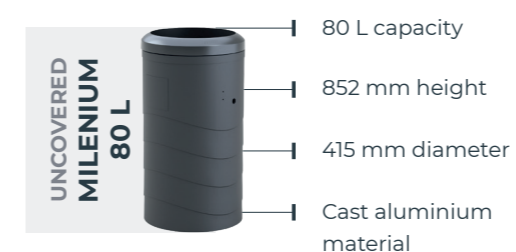

## ANTI-RUST TREATMENT

All metal components are treated through a cathaphoresis or hot-galvanising process to avoid any corrosion.

Model	Capacity	Basket capacity	Total height	Maximum width	Total depth	Material
OMEGA 50 L Litter bin	50 L	50 L	875 mm	450 mm	411 mm	Injected polyethylene
OMEGA 50 L Litter bin Uncovered	50 L	50 L	711 mm	450 mm	411 mm	Injected polyethylene
OMEGA 60 L Litter bin	60 L	60 L	1190 mm	590 mm	290 mm	Linear polyethylene
OMEGA 60 L Litter bin Uncovered	60 L	60 L	973 mm	590 mm	290 mm	Linear polyethylene
OMEGA 120 L Litter bin	120 L	120 L	1190 mm	590 mm	517 mm	Linear polyethylene
OMEGA 120 L Litter bin Uncovered	120 L	120 L	973 mm	590 mm	517 mm	Linear polyethylene

CLICK ON THE ELEMENTS FOR MORE INFORMATION

Model	Capacity	Basket capacity	Total height	Maximum diameter	Material
Itálica 50 L	50 L	50 L	858 mm	372 mm	Injected polyethylene
Diana 80 L	80 L	65 L	1028 mm	410 mm	Cast aluminium
Atenea 80 L	80 L	65 L	852 mm	415 mm	Cast aluminium
Minerva 130 L	130 L	120 L	1235 mm	558 mm	Linear polyethylene

Model	Capacity	Basket capacity	Total height	Maximum width	Material
Europa 50 L	50 L	50 L	867 mm	382 mm	Injected polyethylene
Europa 130 L	130 L	120 L	1165 mm	575 mm	Linear polyethylene

Model	Capacity	Basket capacity	Total height	Maximum diameter	Material
Milenium 50 L	50 L	50 L	858 mm	375 mm	Injected polyethylene
Milenium 80 L Covered	80 L	65 L	1028 mm	410 mm	Cast aluminium
Milenium 80 L Uncovered	80 L	65 L	852 mm	415 mm	Cast aluminium
MILENIUM 130 L	130 L	120 L	1235 mm	558 mm	Linear polyethylene