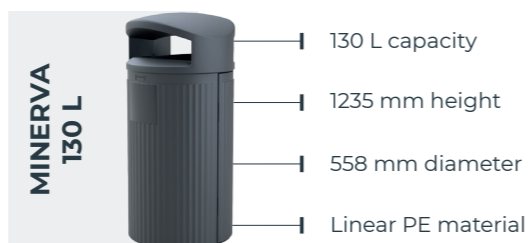

CLICK ON THE ELEMENTS FOR MORE INFORMATION

Model	Capacity	Basket capacity	Total height	Maximum diameter	Material
Itálica 50 L	50 L	50 L	858 mm	372 mm	Injected polyethylene
Diana 80 L	80 L	65 L	1028 mm	410 mm	Cast aluminium
Atenea 80 L	80 L	65 L	852 mm	415 mm	Cast aluminium
Minerva 130 L	130 L	120 L	1235 mm	558 mm	Linear polyethylene