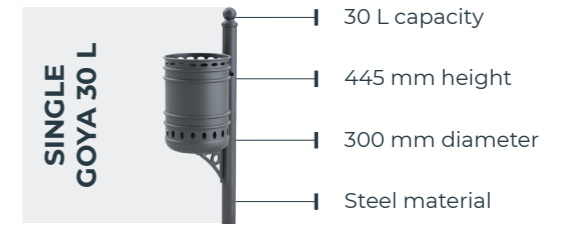

CLICK ON THE ELEMENTS FOR MORE INFORMATION

Model	Capacity	Basket capacity	Total height	Maximum diameter	Material
Itálica 50 L	50 L	50 L	858 mm	372 mm	Injected polyethylene
Diana 80 L	80 L	65 L	1028 mm	410 mm	Cast aluminium
Atenea 80 L	80 L	65 L	852 mm	415 mm	Cast aluminium
Minerva 130 L	130 L	120 L	1235 mm	558 mm	Linear polyethylene

Model	Capacity	Basket capacity	Total height	Maximum width	Material
Europa 50 L	50 L	50 L	867 mm	382 mm	Injected polyethylene
Europa 130 L	130 L	120 L	1165 mm	575 mm	Linear polyethylene

Model	Capacity	Basket capacity	Total height	Maximum diameter	Material
Milenium 50 L	50 L	50 L	858 mm	375 mm	Injected polyethylene
Milenium 80 L Covered	80 L	65 L	1028 mm	410 mm	Cast aluminium
Milenium 80 L Uncovered	80 L	65 L	852 mm	415 mm	Cast aluminium
MILENIUM 130 L	130 L	120 L	1235 mm	558 mm	Linear polyethylene

Model	Capacity	Basket capacity	Total diameter	Material
Classic 20 L	20 L	400 mm	250 mm	Steel
Classic 30 L	30 L	445 mm	300 mm	Steel

CLICK ON THE ELEMENTS FOR MORE INFORMATION

Model	Capacity	Total height	Total width	Basket diameter	Material
Barcelona 35 L	35 L	1000 mm	228 mm	450 mm	Steel
Barcelona 50 L	50 L	958 mm	462 mm	360 mm	Steel
Barcelona 70 L	70 L	958 mm	517 mm	420 mm	Steel
Barcelona City 70 L	70 L	958 mm	517 mm	420 mm	Steel
Barcelona City 220 L	220 L	959 mm	512 mm	450 mm	Steel