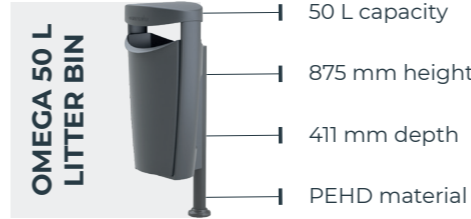

CLICK ON THE ELEMENTS FOR MORE INFORMATION

LITTER BINS

DESIGN

CONTENUR's litter bins are conceived for integration into each city's landscape

CUSTOMISATION

All litter bins may be customised with emblems, logos, etc. plated, stencilled or with a sticker

USER-FRIENDLY

Designed to ensure comfortable and simple use

EFFICIENT MAINTENANCE

A streamlined design for less maintenance

ERGONOMICS

CONTENUR's range of litter bins has a wide, ergonomic front area to facilitate emptying

ANTI-RUST TREATMENT

All metal components are treated through a cathaphoresis or hot-galvanising process to avoid any corrosion.

Model	Capacity	Basket capacity	Total height	Maximum width	Total depth	Material
OMEGA 50 L Litter bin	50 L	50 L	875 mm	450 mm	411 mm	Injected polyethylene
OMEGA 50 L Litter bin Uncovered	50 L	50 L	711 mm	450 mm	411 mm	Injected polyethylene
OMEGA 60 L Litter bin	60 L	60 L	1190 mm	590 mm	290 mm	Linear polyethylene
OMEGA 60 L Litter bin Uncovered	60 L	60 L	973 mm	590 mm	290 mm	Linear polyethylene
OMEGA 120 L Litter bin	120 L	120 L	1190 mm	590 mm	517 mm	Linear polyethylene
OMEGA 120 L Litter bin Uncovered	120 L	120 L	973 mm	590 mm	517 mm	Linear polyethylene