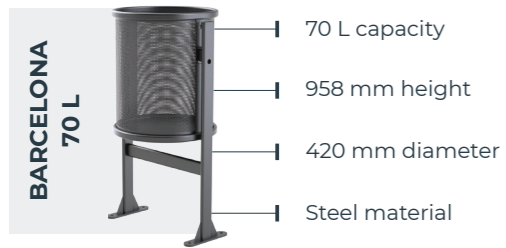

CLICK ON THE ELEMENTS FOR MORE INFORMATION

Model	Capacity	Basket capacity	Total height	Maximum diameter	Material
Itálica 50 L	50 L	50 L	858 mm	372 mm	Injected polyethylene
Diana 80 L	80 L	65 L	1028 mm	410 mm	Cast aluminium
Atenea 80 L	80 L	65 L	852 mm	415 mm	Cast aluminium
Minerva 130 L	130 L	120 L	1235 mm	558 mm	Linear polyethylene

Model	Capacity	Basket capacity	Total height	Maximum width	Material
Europa 50 L	50 L	50 L	867 mm	382 mm	Injected polyethylene
Europa 130 L	130 L	120 L	1165 mm	575 mm	Linear polyethylene

Model	Capacity	Basket capacity	Total height	Maximum diameter	Material
Milenium 50 L	50 L	50 L	858 mm	375 mm	Injected polyethylene
Milenium 80 L Covered	80 L	65 L	1028 mm	410 mm	Cast aluminium
Milenium 80 L Uncovered	80 L	65 L	852 mm	415 mm	Cast aluminium
MILENIUM 130 L	130 L	120 L	1235 mm	558 mm	Linear polyethylene

Model	Capacity	Basket capacity	Total diameter	Material
Classic 20 L	20 L	400 mm	250 mm	Steel
Classic 30 L	30 L	445 mm	300 mm	Steel

CLICK ON THE ELEMENTS FOR MORE INFORMATION

Model	Capacity	Total height	Total width	Basket diameter	Material
Barcelona 35 L	35 L	1000 mm	228 mm	450 mm	Steel
Barcelona 50 L	50 L	958 mm	462 mm	360 mm	Steel
Barcelona 70 L	70 L	958 mm	517 mm	420 mm	Steel
Barcelona City 70 L	70 L	958 mm	517 mm	420 mm	Steel
Barcelona City 220 L	220 L	959 mm	512 mm	450 mm	Steel