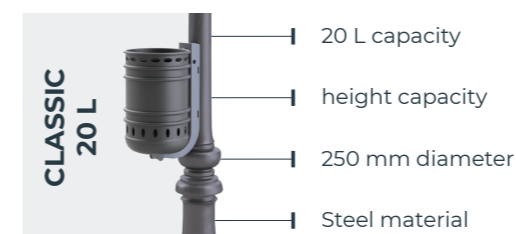

CLICK ON THE ELEMENTS FOR MORE INFORMATION

Model	Capacity	Basket capacity	Total height	Maximum diameter	Material
Itálica 50 L	50 L	50 L	858 mm	372 mm	Injected polyethylene
Diana 80 L	80 L	65 L	1028 mm	410 mm	Cast aluminium
Atenea 80 L	80 L	65 L	852 mm	415 mm	Cast aluminium
Minerva 130 L	130 L	120 L	1235 mm	558 mm	Linear polyethylene

Model	Capacity	Basket capacity	Total height	Maximum width	Material
Europa 50 L	50 L	50 L	867 mm	382 mm	Injected polyethylene
Europa 130 L	130 L	120 L	1165 mm	575 mm	Linear polyethylene

Model	Capacity	Basket capacity	Total height	Maximum diameter	Material
Milenium 50 L	50 L	50 L	858 mm	375 mm	Injected polyethylene
Milenium 80 L Covered	80 L	65 L	1028 mm	410 mm	Cast aluminium
Milenium 80 L Uncovered	80 L	65 L	852 mm	415 mm	Cast aluminium
MILENIUM 130 L	130 L	120 L	1235 mm	558 mm	Linear polyethylene