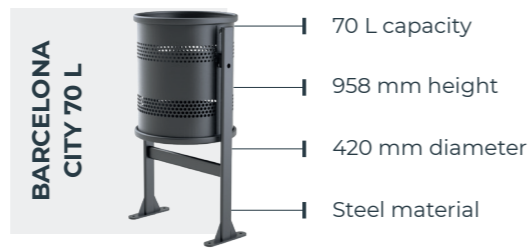

CLICK ON THE ELEMENTS FOR MORE INFORMATION

Model	Capacity	Basket capacity	Total height	Maximum diameter	Material
Itálica 50 L	50 L	50 L	858 mm	372 mm	Injected polyethylene
Diana 80 L	80 L	65 L	1028 mm	410 mm	Cast aluminium
Atenea 80 L	80 L	65 L	852 mm	415 mm	Cast aluminium
Minerva 130 L	130 L	120 L	1235 mm	558 mm	Linear polyethylene

Model	Capacity	Basket capacity	Total height	Maximum width	Material
Europa 50 L	50 L	50 L	867 mm	382 mm	Injected polyethylene
Europa 130 L	130 L	120 L	1165 mm	575 mm	Linear polyethylene

Model	Capacity	Basket capacity	Total height	Maximum diameter	Material
Milenium 50 L	50 L	50 L	858 mm	375 mm	Injected polyethylene
Milenium 80 L Covered	80 L	65 L	1028 mm	410 mm	Cast aluminium
Milenium 80 L Uncovered	80 L	65 L	852 mm	415 mm	Cast aluminium
MILENIUM 130 L	130 L	120 L	1235 mm	558 mm	Linear polyethylene

Model	Capacity	Basket capacity	Total diameter	Material
Classic 20 L	20 L	400 mm	250 mm	Steel
Classic 30 L	30 L	445 mm	300 mm	Steel

CLICK ON THE ELEMENTS FOR MORE INFORMATION

Model	Capacity	Total height	Total width	Basket diameter	Material
Barcelona 35 L	35 L	1000 mm	228 mm	450 mm	Steel
Barcelona 50 L	50 L	958 mm	462 mm	360 mm	Steel
Barcelona 70 L	70 L	958 mm	517 mm	420 mm	Steel
Barcelona City 70 L	70 L	958 mm	517 mm	420 mm	Steel
Barcelona City 220 L	220 L	959 mm	512 mm	450 mm	Steel