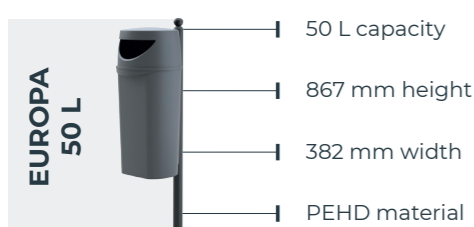

## ANTI-RUST TREATMENT

All metal components are treated through a cathaphoresis or hot-galvanising process to avoid any corrosion.

Model	Capacity	Basket capacity	Total height	Maximum width	Total depth	Material
OMEGA 50 L Litter bin	50 L	50 L	875 mm	450 mm	411 mm	Injected polyethylene
OMEGA 50 L Litter bin Uncovered	50 L	50 L	711 mm	450 mm	411 mm	Injected polyethylene
OMEGA 60 L Litter bin	60 L	60 L	1190 mm	590 mm	290 mm	Linear polyethylene
OMEGA 60 L Litter bin Uncovered	60 L	60 L	973 mm	590 mm	290 mm	Linear polyethylene
OMEGA 120 L Litter bin	120 L	120 L	1190 mm	590 mm	517 mm	Linear polyethylene
OMEGA 120 L Litter bin Uncovered	120 L	120 L	973 mm	590 mm	517 mm	Linear polyethylene

CLICK ON THE ELEMENTS FOR MORE INFORMATION

Model	Capacity	Basket capacity	Total height	Maximum diameter	Material
Itálica 50 L	50 L	50 L	858 mm	372 mm	Injected polyethylene
Diana 80 L	80 L	65 L	1028 mm	410 mm	Cast aluminium
Atenea 80 L	80 L	65 L	852 mm	415 mm	Cast aluminium
Minerva 130 L	130 L	120 L	1235 mm	558 mm	Linear polyethylene