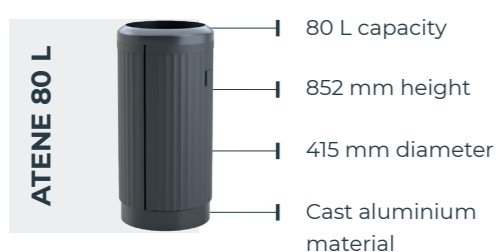

CLICK ON THE ELEMENTS FOR MORE INFORMATION

Model	Capacity	Basket capacity	Total height	Maximum diameter	Material
Itálica 50 L	50 L	50 L	858 mm	372 mm	Injected polyethylene
Diana 80 L	80 L	65 L	1028 mm	410 mm	Cast aluminium
Atenea 80 L	80 L	65 L	852 mm	415 mm	Cast aluminium
Minerva 130 L	130 L	120 L	1235 mm	558 mm	Linear polyethylene