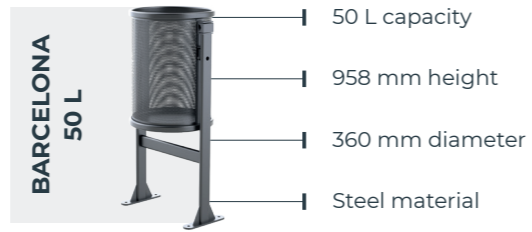

CLICK ON THE ELEMENTS FOR MORE INFORMATION

Model	Capacity	Basket capacity	Total height	Maximum diameter	Material
Itálica 50 L	50 L	50 L	858 mm	372 mm	Injected polyethylene
Diana 80 L	80 L	65 L	1028 mm	410 mm	Cast aluminium
Atenea 80 L	80 L	65 L	852 mm	415 mm	Cast aluminium
Minerva 130 L	130 L	120 L	1235 mm	558 mm	Linear polyethylene

Model	Capacity	Basket capacity	Total height	Maximum width	Material
Europa 50 L	50 L	50 L	867 mm	382 mm	Injected polyethylene
Europa 130 L	130 L	120 L	1165 mm	575 mm	Linear polyethylene

Model	Capacity	Basket capacity	Total height	Maximum diameter	Material
Milenium 50 L	50 L	50 L	858 mm	375 mm	Injected polyethylene
Milenium 80 L Covered	80 L	65 L	1028 mm	410 mm	Cast aluminium
Milenium 80 L Uncovered	80 L	65 L	852 mm	415 mm	Cast aluminium
MILENIUM 130 L	130 L	120 L	1235 mm	558 mm	Linear polyethylene

Model	Capacity	Basket capacity	Total diameter	Material
Classic 20 L	20 L	400 mm	250 mm	Steel
Classic 30 L	30 L	445 mm	300 mm	Steel

CLICK ON THE ELEMENTS FOR MORE INFORMATION

Model	Capacity	Total height	Total width	Basket diameter	Material
Barcelona 35 L	35 L	1000 mm	228 mm	450 mm	Steel
Barcelona 50 L	50 L	958 mm	462 mm	360 mm	Steel
Barcelona 70 L	70 L	958 mm	517 mm	420 mm	Steel
Barcelona City 70 L	70 L	958 mm	517 mm	420 mm	Steel
Barcelona City 220 L	220 L	959 mm	512 mm	450 mm	Steel