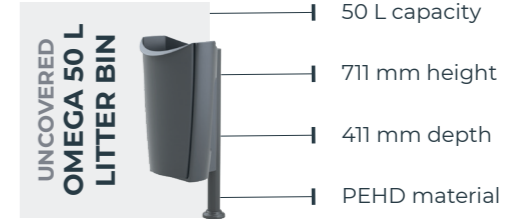

CLICK ON THE ELEMENTS FOR MORE INFORMATION

LITTER BINS

DESIGN

CONTENUR's litter bins are conceived for integration into each city's landscape

CUSTOMISATION

All litter bins may be customised with emblems, logos, etc. plated, stencilled or with a sticker

USER-FRIENDLY

Designed to ensure comfortable and simple use

EFFICIENT MAINTENANCE

A streamlined design for less maintenance

ERGONOMICS

CONTENUR's range of litter bins has a wide, ergonomic front area to facilitate emptying

ANTI-RUST TREATMENT

All metal components are treated through a cathaphoresis or hot-galvanising process to avoid any corrosion.

Model	Capacity	Basket capacity	Total height	Maximum width	Total depth	Material
OMEGA 50 L Litter bin	50 L	50 L	875 mm	450 mm	411 mm	Injected polyethylene
OMEGA 50 L Litter bin Uncovered	50 L	50 L	711 mm	450 mm	411 mm	Injected polyethylene
OMEGA 60 L Litter bin	60 L	60 L	1190 mm	590 mm	290 mm	Linear polyethylene
OMEGA 60 L Litter bin Uncovered	60 L	60 L	973 mm	590 mm	290 mm	Linear polyethylene
OMEGA 120 L Litter bin	120 L	120 L	1190 mm	590 mm	517 mm	Linear polyethylene
OMEGA 120 L Litter bin Uncovered	120 L	120 L	973 mm	590 mm	517 mm	Linear polyethylene