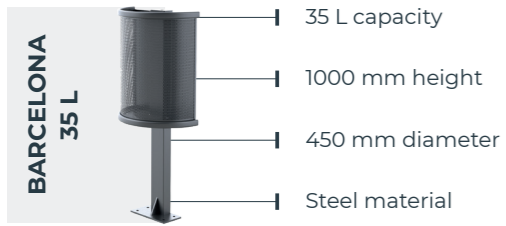

CLICK ON THE ELEMENTS FOR MORE INFORMATION

Model	Capacity	Basket capacity	Total height	Maximum diameter	Material
Itálica 50 L	50 L	50 L	858 mm	372 mm	Injected polyethylene
Diana 80 L	80 L	65 L	1028 mm	410 mm	Cast aluminium
Atenea 80 L	80 L	65 L	852 mm	415 mm	Cast aluminium
Minerva 130 L	130 L	120 L	1235 mm	558 mm	Linear polyethylene

Model	Capacity	Basket capacity	Total height	Maximum width	Material
Europa 50 L	50 L	50 L	867 mm	382 mm	Injected polyethylene
Europa 130 L	130 L	120 L	1165 mm	575 mm	Linear polyethylene

Model	Capacity	Basket capacity	Total height	Maximum diameter	Material
Milenium 50 L	50 L	50 L	858 mm	375 mm	Injected polyethylene
Milenium 80 L Covered	80 L	65 L	1028 mm	410 mm	Cast aluminium
Milenium 80 L Uncovered	80 L	65 L	852 mm	415 mm	Cast aluminium
MILENIUM 130 L	130 L	120 L	1235 mm	558 mm	Linear polyethylene

Model	Capacity	Basket capacity	Total diameter	Material
Classic 20 L	20 L	400 mm	250 mm	Steel
Classic 30 L	30 L	445 mm	300 mm	Steel

CLICK ON THE ELEMENTS FOR MORE INFORMATION

Model	Capacity	Total height	Total width	Basket diameter	Material
Barcelona 35 L	35 L	1000 mm	228 mm	450 mm	Steel
Barcelona 50 L	50 L	958 mm	462 mm	360 mm	Steel
Barcelona 70 L	70 L	958 mm	517 mm	420 mm	Steel
Barcelona City 70 L	70 L	958 mm	517 mm	420 mm	Steel
Barcelona City 220 L	220 L	959 mm	512 mm	450 mm	Steel