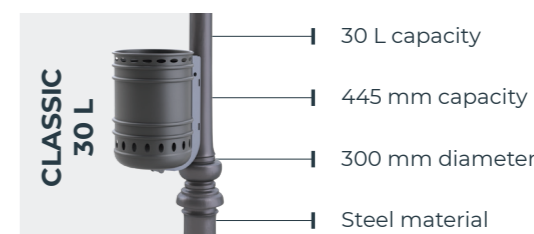

CLICK ON THE ELEMENTS FOR MORE INFORMATION

Model	Capacity	Basket capacity	Total height	Maximum diameter	Material
Itálica 50 L	50 L	50 L	858 mm	372 mm	Injected polyethylene
Diana 80 L	80 L	65 L	1028 mm	410 mm	Cast aluminium
Atenea 80 L	80 L	65 L	852 mm	415 mm	Cast aluminium
Minerva 130 L	130 L	120 L	1235 mm	558 mm	Linear polyethylene

Model	Capacity	Basket capacity	Total height	Maximum width	Material
Europa 50 L	50 L	50 L	867 mm	382 mm	Injected polyethylene
Europa 130 L	130 L	120 L	1165 mm	575 mm	Linear polyethylene

Model	Capacity	Basket capacity	Total height	Maximum diameter	Material
Milenium 50 L	50 L	50 L	858 mm	375 mm	Injected polyethylene
Milenium 80 L Covered	80 L	65 L	1028 mm	410 mm	Cast aluminium
Milenium 80 L Uncovered	80 L	65 L	852 mm	415 mm	Cast aluminium
MILENIUM 130 L	130 L	120 L	1235 mm	558 mm	Linear polyethylene