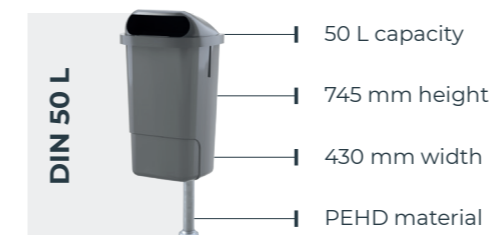

CLICK ON THE ELEMENTS FOR MORE INFORMATION

Model	Capacity	Basket capacity	Total height	Maximum diameter	Material
Itálica 50 L	50 L	50 L	858 mm	372 mm	Injected polyethylene
Diana 80 L	80 L	65 L	1028 mm	410 mm	Cast aluminium
Atenea 80 L	80 L	65 L	852 mm	415 mm	Cast aluminium
Minerva 130 L	130 L	120 L	1235 mm	558 mm	Linear polyethylene

Model	Capacity	Basket capacity	Total height	Maximum width	Material
Europa 50 L	50 L	50 L	867 mm	382 mm	Injected polyethylene
Europa 130 L	130 L	120 L	1165 mm	575 mm	Linear polyethylene

Model	Capacity	Basket capacity	Total height	Maximum diameter	Material
Milenium 50 L	50 L	50 L	858 mm	375 mm	Injected polyethylene
Milenium 80 L Covered	80 L	65 L	1028 mm	410 mm	Cast aluminium
Milenium 80 L Uncovered	80 L	65 L	852 mm	415 mm	Cast aluminium
MILENIUM 130 L	130 L	120 L	1235 mm	558 mm	Linear polyethylene

Model	Capacity	Basket capacity	Total diameter	Material
Classic 20 L	20 L	400 mm	250 mm	Steel
Classic 30 L	30 L	445 mm	300 mm	Steel

CLICK ON THE ELEMENTS FOR MORE INFORMATION

Model	Capacity	Total height	Total width	Basket diameter	Material
Barcelona 35 L	35 L	1000 mm	228 mm	450 mm	Steel
Barcelona 50 L	50 L	958 mm	462 mm	360 mm	Steel
Barcelona 70 L	70 L	958 mm	517 mm	420 mm	Steel
Barcelona City 70 L	70 L	958 mm	517 mm	420 mm	Steel
Barcelona City 220 L	220 L	959 mm	512 mm	450 mm	Steel

Model	Capacity	Basket height	Basket diameter	Material
Single Goya 20 L	20 L	400 mm	250 mm	Steel
Single Goya 30 L	30 L	445 mm	300 mm	Steel
Double Goya 40 L	40 L	400 mm	250 mm	Steel
Double Goya 60 L	60 L	445 mm	300 mm	Steel