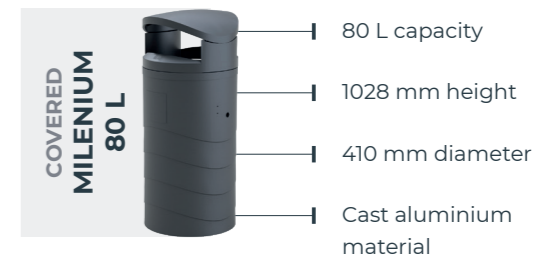

## ANTI-RUST TREATMENT

All metal components are treated through a cathaphoresis or hot-galvanising process to avoid any corrosion.

Model	Capacity	Basket capacity	Total height	Maximum width	Total depth	Material
OMEGA 50 L Litter bin	50 L	50 L	875 mm	450 mm	411 mm	Injected polyethylene
OMEGA 50 L Litter bin Uncovered	50 L	50 L	711 mm	450 mm	411 mm	Injected polyethylene
OMEGA 60 L Litter bin	60 L	60 L	1190 mm	590 mm	290 mm	Linear polyethylene
OMEGA 60 L Litter bin Uncovered	60 L	60 L	973 mm	590 mm	290 mm	Linear polyethylene
OMEGA 120 L Litter bin	120 L	120 L	1190 mm	590 mm	517 mm	Linear polyethylene
OMEGA 120 L Litter bin Uncovered	120 L	120 L	973 mm	590 mm	517 mm	Linear polyethylene

CLICK ON THE ELEMENTS FOR MORE INFORMATION

Model	Capacity	Basket capacity	Total height	Maximum diameter	Material
Itálica 50 L	50 L	50 L	858 mm	372 mm	Injected polyethylene
Diana 80 L	80 L	65 L	1028 mm	410 mm	Cast aluminium
Atenea 80 L	80 L	65 L	852 mm	415 mm	Cast aluminium
Minerva 130 L	130 L	120 L	1235 mm	558 mm	Linear polyethylene

Model	Capacity	Basket capacity	Total height	Maximum width	Material
Europa 50 L	50 L	50 L	867 mm	382 mm	Injected polyethylene
Europa 130 L	130 L	120 L	1165 mm	575 mm	Linear polyethylene

Model	Capacity	Basket capacity	Total height	Maximum diameter	Material
Milenium 50 L	50 L	50 L	858 mm	375 mm	Injected polyethylene
Milenium 80 L Covered	80 L	65 L	1028 mm	410 mm	Cast aluminium
Milenium 80 L Uncovered	80 L	65 L	852 mm	415 mm	Cast aluminium
MILENIUM 130 L	130 L	120 L	1235 mm	558 mm	Linear polyethylene